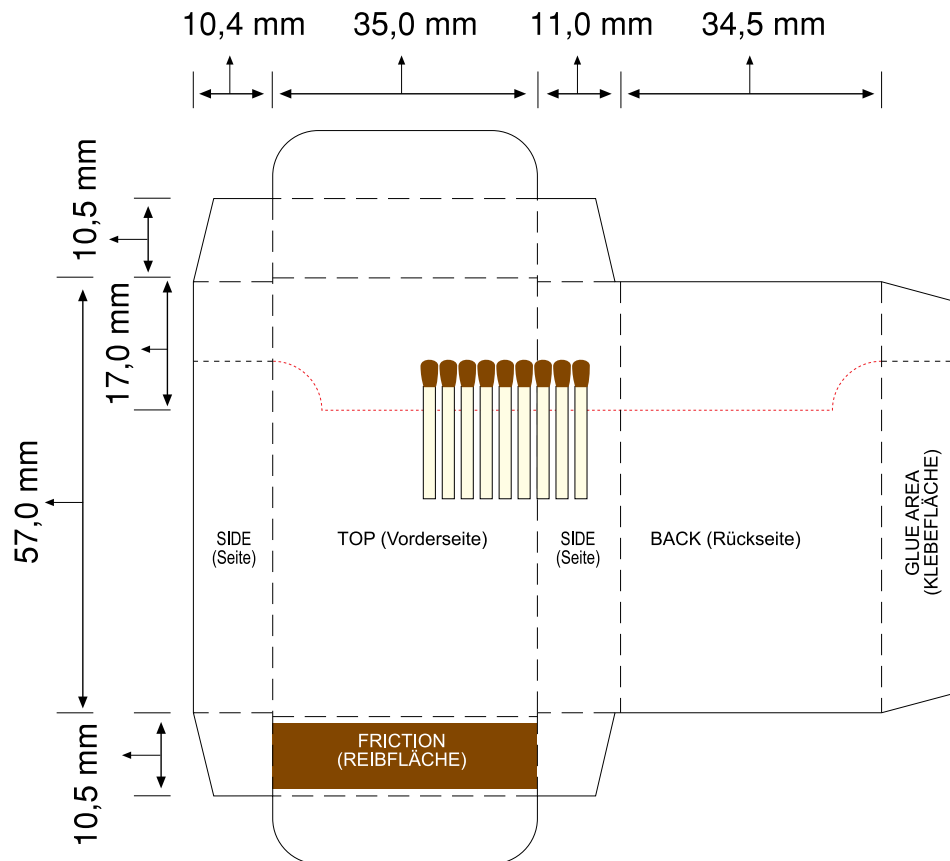

Zippo Small

57x35x11 ca.30 Sticks

Zippo Big

59x35x14 ca.40 Sticks