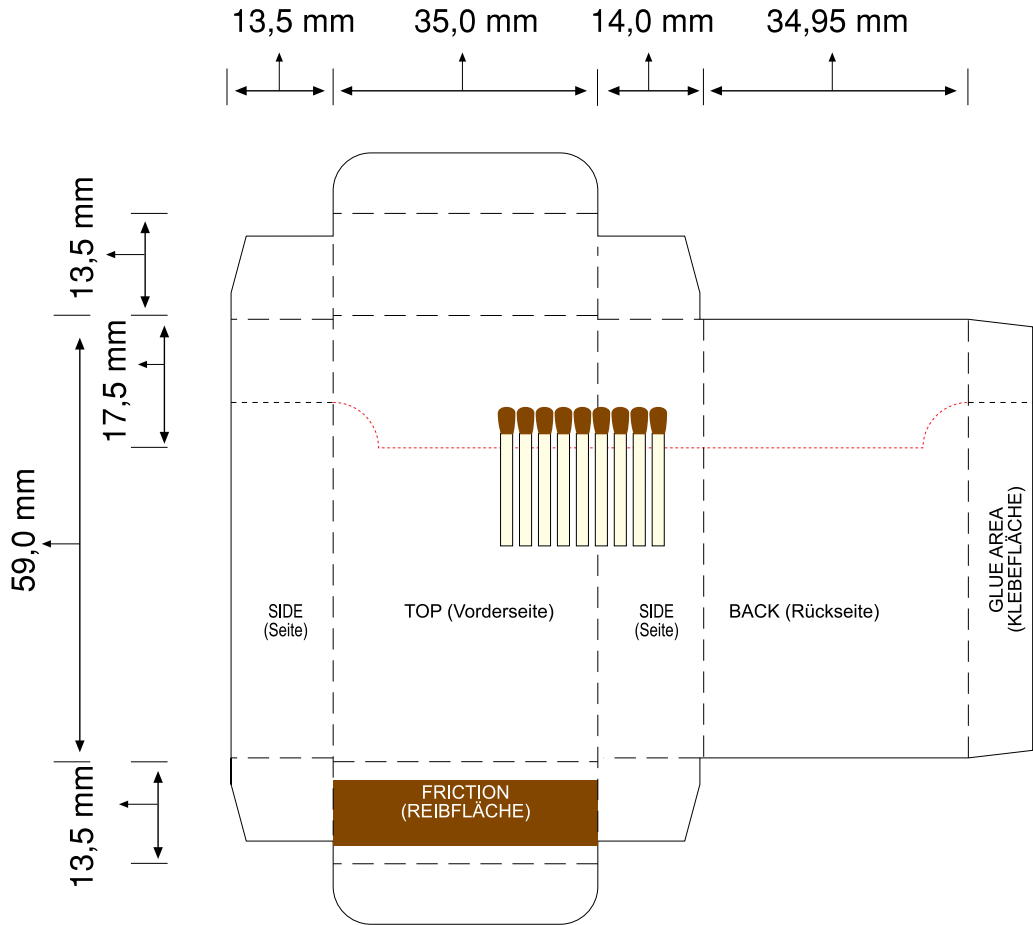

Zippo Small

57x35x11 ca.30 Sticks

Zippo Big

59x35x14 ca.40 Sticks