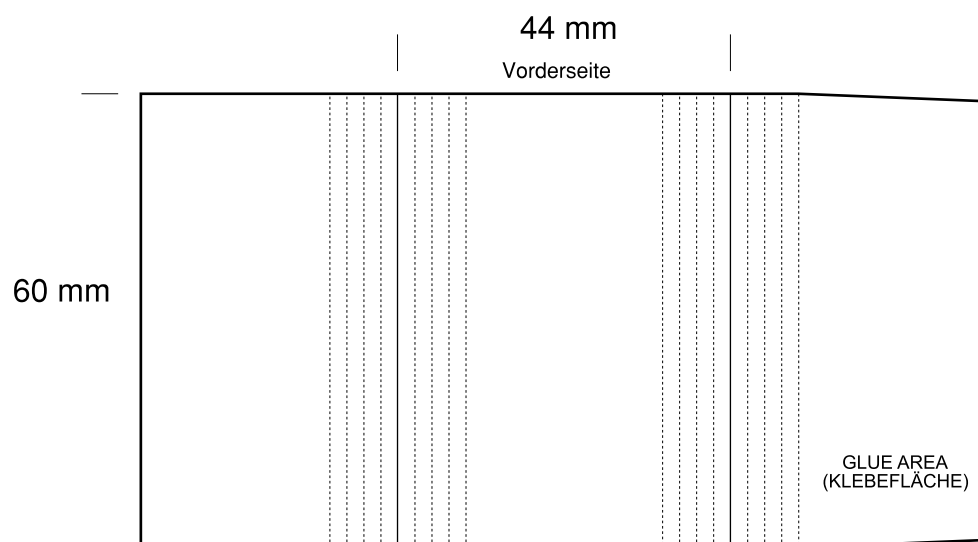

CDY 1

44x60 mm ca.22-24 Sticks

CDY 3

44x112 mm ca.44-46 Sticks