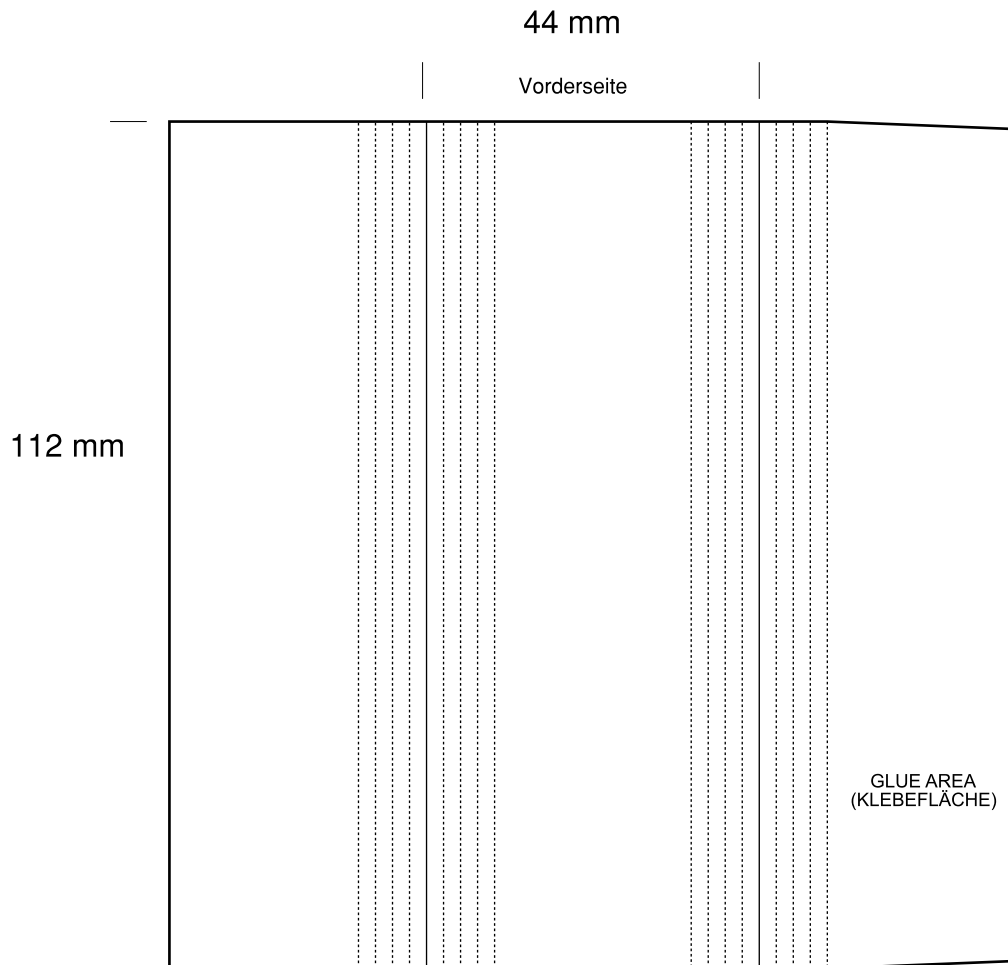

CDY 1

44x60 mm ca.22-24 Sticks

CDY 3

44x112 mm ca.44-46 Sticks