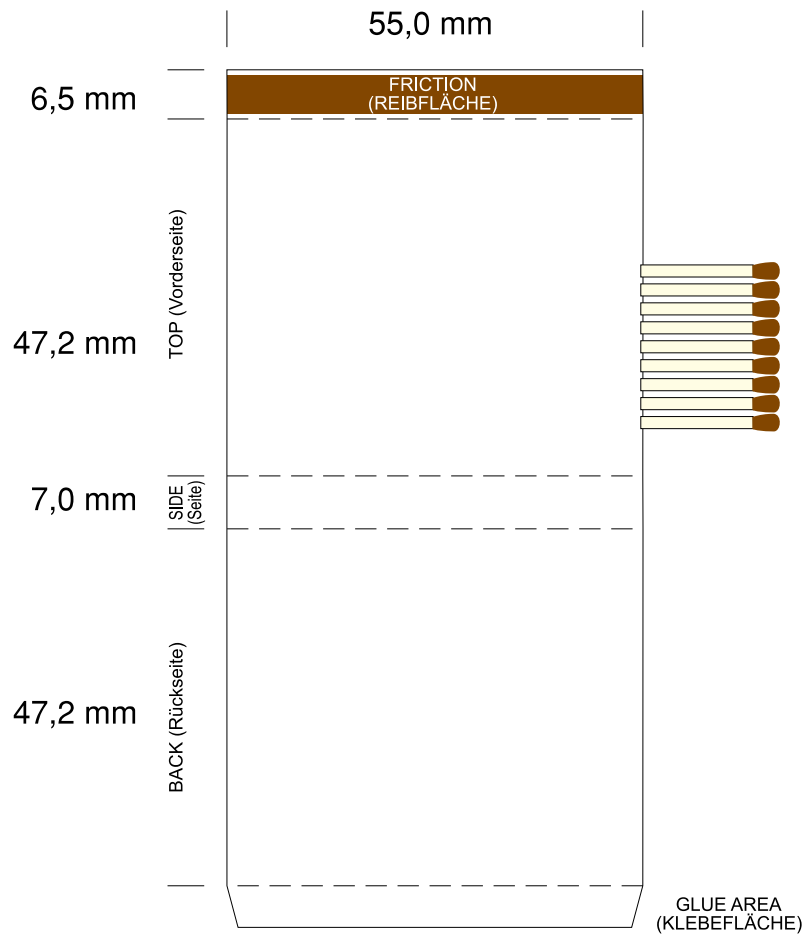

# CD 2.4 L

109.5x25.6x10 ca.10 Sticks

55x26x9 ca.16 Sticks

54x35x8 ca.20 Sticks

55x35x11 ca.30 Sticks

# CD 4.4 L

109.5x35.6x10 ca.14 Sticks

55x47,2x7,5 ca.28 Sticks

56x17x17 ca.20 Sticks

CD 8.4 L

112x17x17 ca.14 Sticks

55x17x8 ca.10 Sticks

CD 10.4 L

114x60x20 ca.50 Sticks