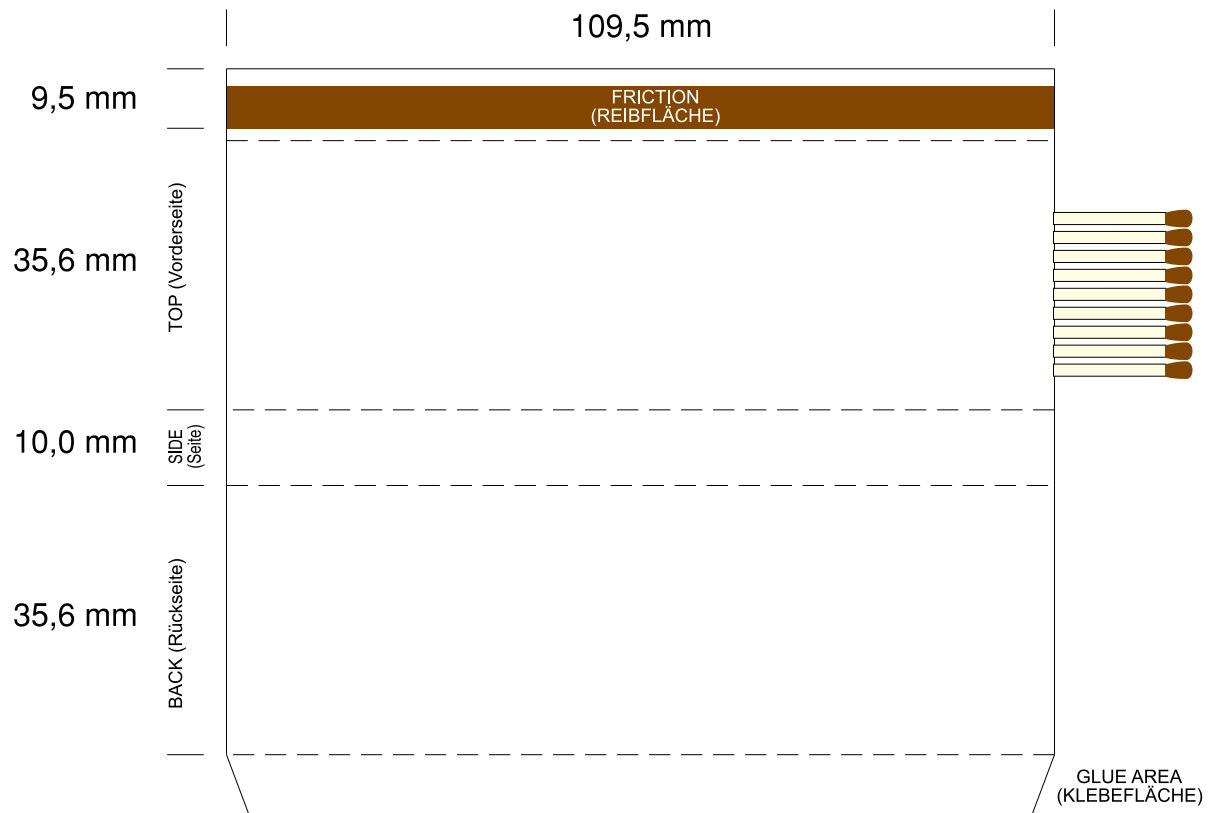

# CD 2.4 L

109.5x25.6x10 ca.10 Sticks

55x26x9 ca.16 Sticks

54x35x8 ca.20 Sticks

55x35x11 ca.30 Sticks

# CD 4.4 L

109.5x35.6x10 ca.14 Sticks

55x47,2x7,5 ca.28 Sticks

56x17x17 ca.20 Sticks

CD 8.4 L

112x17x17 ca.14 Sticks

55x17x8 ca.10 Sticks

CD 10.4 L

114x60x20 ca.50 Sticks