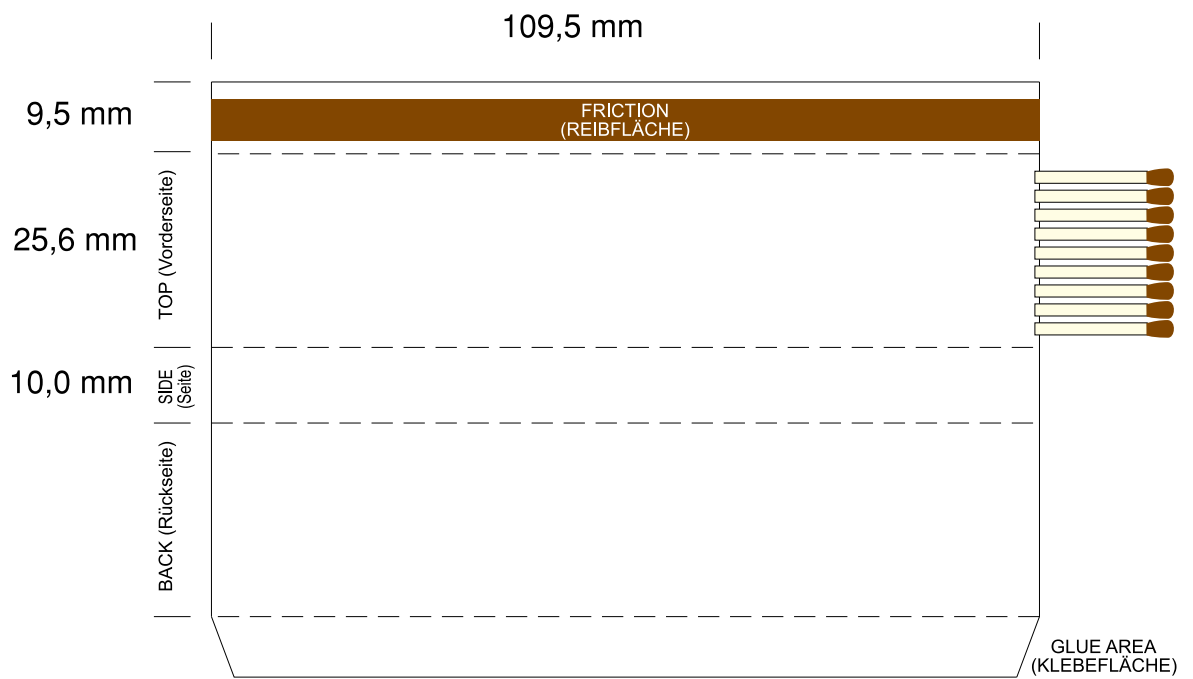

# CD 2.4 L

109.5x25.6x10 ca.10 Sticks

55x26x9 ca.16 Sticks

54x35x8 ca.20 Sticks

55x35x11 ca.30 Sticks

# CD 4.4 L

109.5x35.6x10 ca.14 Sticks

55x47,2x7,5 ca.28 Sticks

56x17x17 ca.20 Sticks

CD 8.4 L

112x17x17 ca.14 Sticks

55x17x8 ca.10 Sticks

CD 10.4 L

114x60x20 ca.50 Sticks