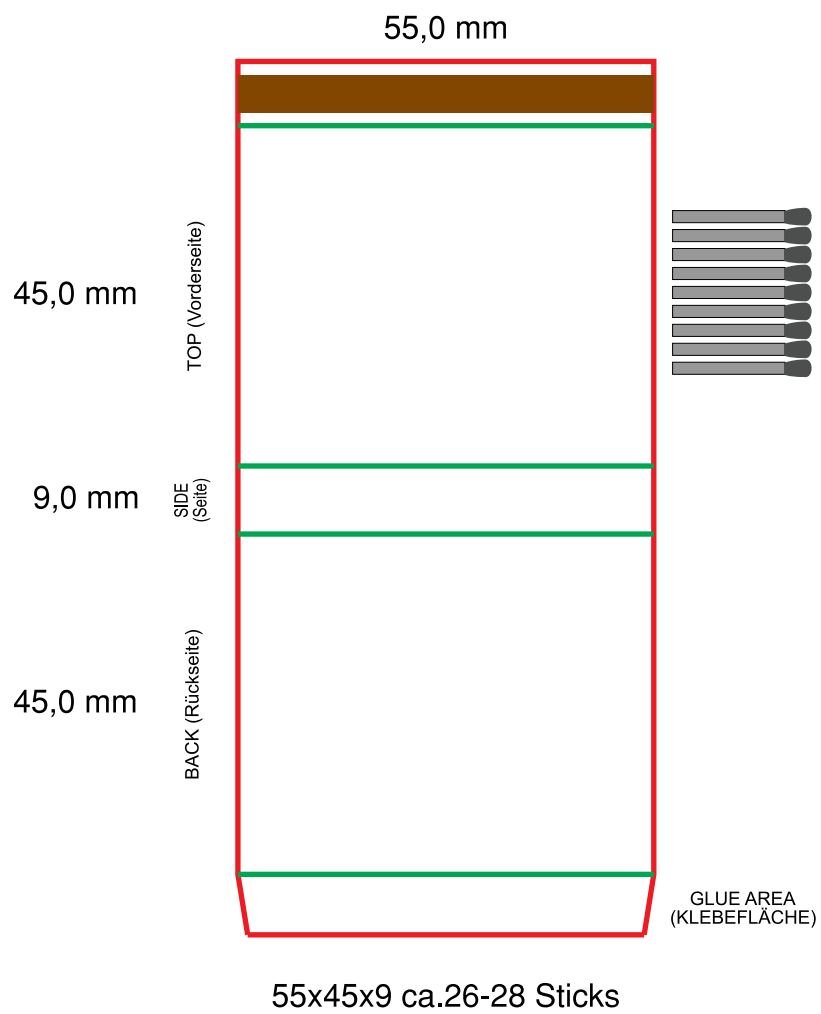

# CD 2.4 L

109.5x25.6x10 ca.10 Sticks

55x26x9 ca.16 Sticks

54x35x8 ca.20 Sticks

55x35x11 ca.30 Sticks

# CD 4.4 L

109.5x35.6x10 ca.14 Sticks

55x47,2x7,5 ca.28 Sticks

56x17x17 ca.20 Sticks

CD 8.4 L

112x17x17 ca.14 Sticks

55x17x8 ca.10 Sticks

CD 10.4 L

114x60x20 ca.50 Sticks