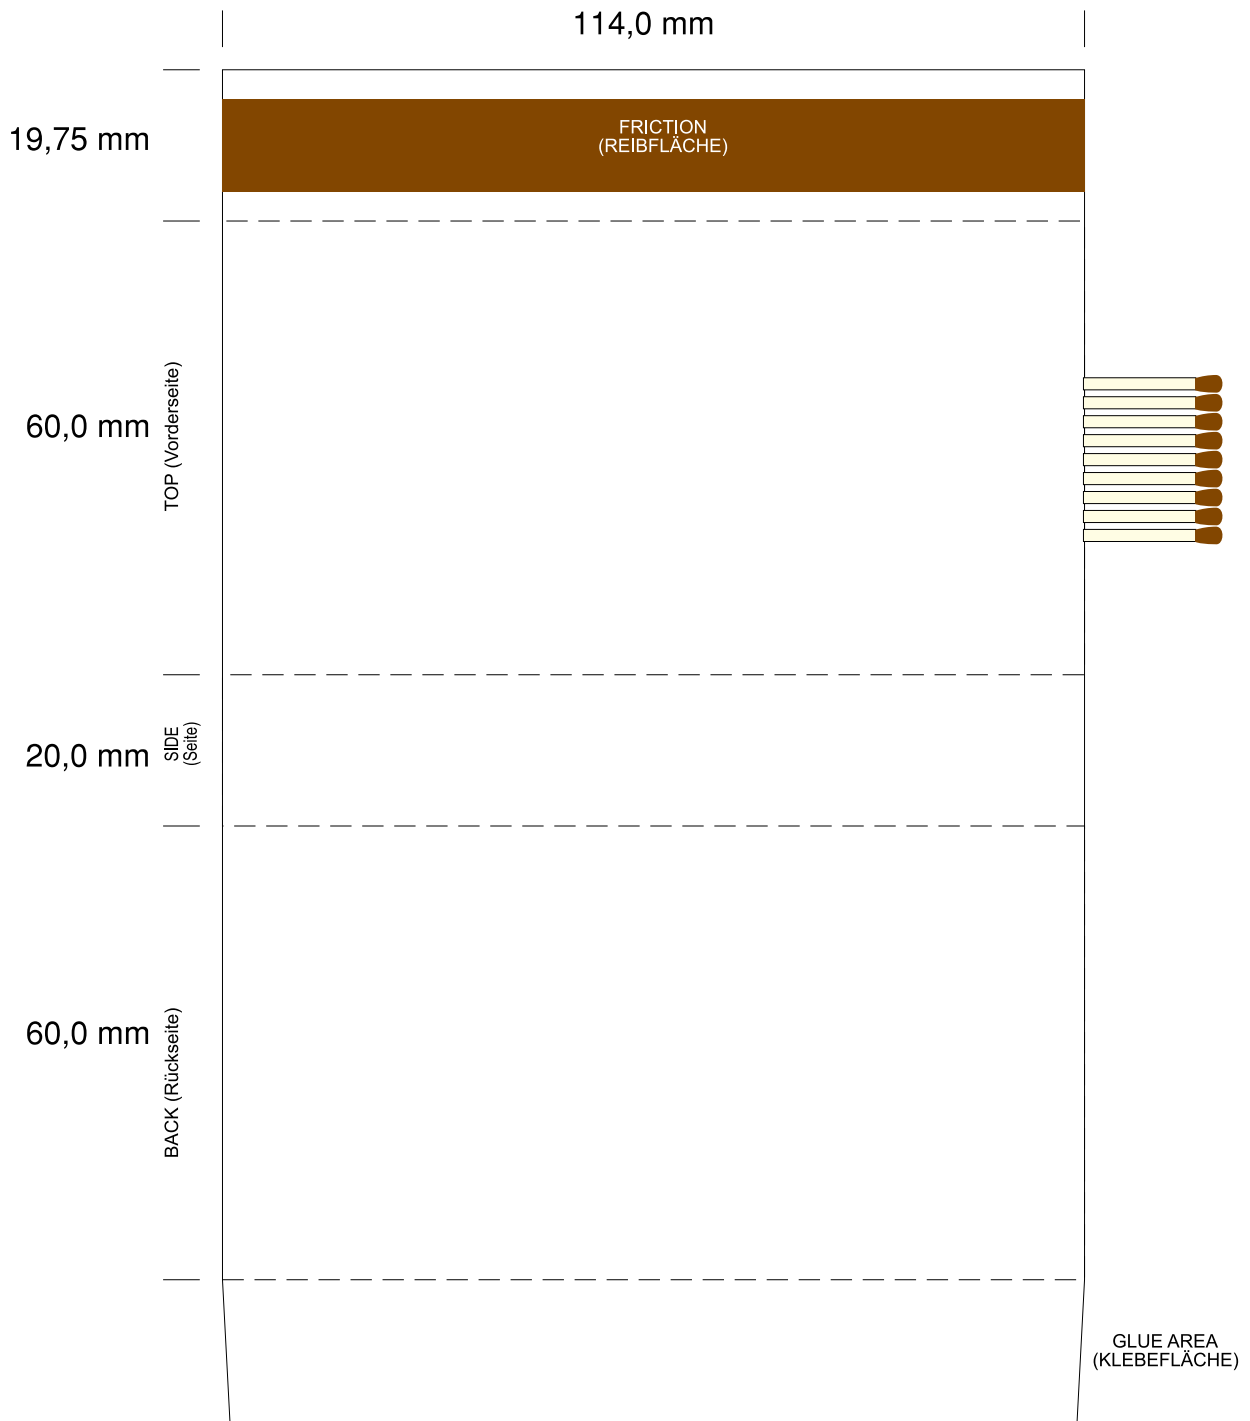

# CD 2.4 L

109.5x25.6x10 ca.10 Sticks

55x26x9 ca.16 Sticks

54x35x8 ca.20 Sticks

55x35x11 ca.30 Sticks

# CD 4.4 L

109.5x35.6x10 ca.14 Sticks

55x47,2x7,5 ca.28 Sticks

56x17x17 ca.20 Sticks

CD 8.4 L

112x17x17 ca.14 Sticks

55x17x8 ca.10 Sticks

CD 10.4 L

114x60x20 ca.50 Sticks