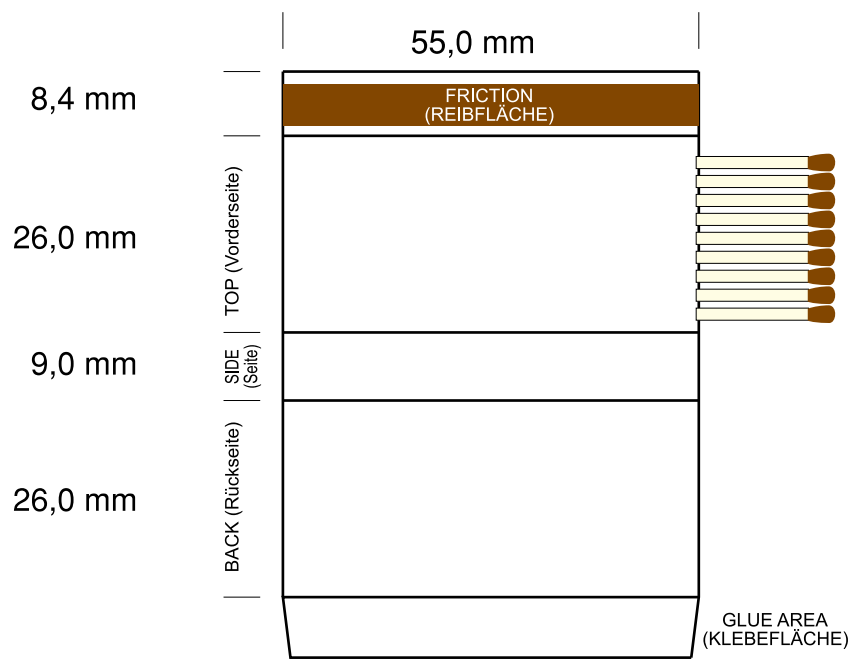

# CD 2.4 L

109.5x25.6x10 ca.10 Sticks

55x26x9 ca.16 Sticks

54x35x8 ca.20 Sticks

55x35x11 ca.30 Sticks

# CD 4.4 L

109.5x35.6x10 ca.14 Sticks

55x47,2x7,5 ca.28 Sticks

56x17x17 ca.20 Sticks

CD 8.4 L

112x17x17 ca.14 Sticks

55x17x8 ca.10 Sticks

CD 10.4 L

114x60x20 ca.50 Sticks